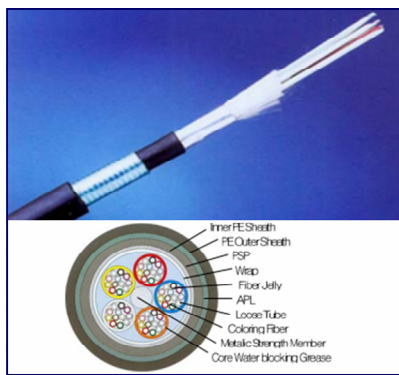

Fiber optic cables

Tight Buffered

Loose Tube

Steel Tape Armored

Stranded Loose Tube Armored

Stranded Loose Tube Non-Armored

Unitube Light Armored

Waterproof

Simplex

Duplex

Break Out

Copper cables & patchcords

Cat 6 / Cat 5e Unshielded Twisted Pair

Cat 6 / Cat 5e Patchcord

2.5C2V Coaxial Single Core / 8 Cores

3C2V Coaxial Single Core / 8 Cores