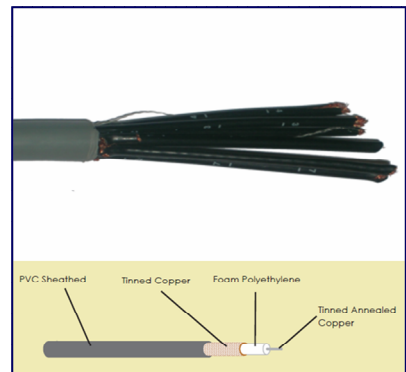

Fiber optic cables

Tight Buffered

Loose Tube

Steel Tape Armored

Stranded Loose Tube Armored

Stranded Loose Tube Non-Armored

Unitube Light Armored

Waterproof

Simplex

Duplex

Break Out

Copper cables & patchcords

Cat 6 / Cat 5e Unshielded Twisted Pair

Cat 6 / Cat 5e Patchcord

2.5C2V Coaxial Single Core / 8 Cores

3C2V Coaxial Single Core / 8 Cores

Power cables

2 Cores

3 Cores

4 Cores

5 Cores

8 Cores

Order Info

Unit Order : Per Piece
 Package Deliver : Pack / box