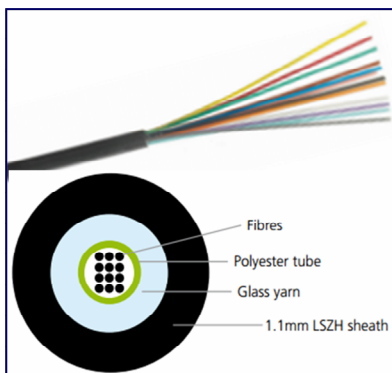

**FORMULA
MUTAKHIR**

PRODUCTS CATALOG

- Cables & Patchcords1
- Connectors & Adapters.....4
- Cabinets & Block Units7
- Equipments & Tools10
- Solutions12
- Contact Information15

Order Info

Unit Order : Per Meter
 Package Deliver : Roll / cable drum

Fiber optic cables

Tight Buffered

Loose Tube

Steel Tape Armored

Stranded Loose Tube Armored

Stranded Loose Tube Non-Armored

Unitube Light Armored

Waterproof

Simplex

Duplex

Break Out

Copper cables & patchcords

Cat 6 / Cat 5e Unshielded Twisted Pair

Cat 6 / Cat 5e Patchcord

2.5C2V Coaxial Single Core / 8 Cores

3C2V Coaxial Single Core / 8 Cores