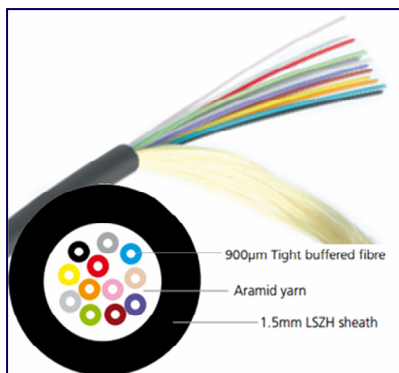

**FORMULA
MUTAKHIR**

PRODUCTS CATALOG

- Cables & Patchcords1
- Connectors & Adapters.....4
- Cabinets & Block Units7
- Equipments & Tools10
- Solutions12
- Contact Information15

Order Info

Unit Order : Per Meter
 Package Deliver : Roll / cable drum

Fiber optic cables

Tight Buffered

Loose Tube

Steel Tape Armored

Stranded Loose Tube Armored

Stranded Loose Tube Non-Armored

Unitube Light Armored

Waterproof

Simplex

Duplex

Break Out

Copper cables & patchcords

Cat 6 / Cat 5e Unshielded Twisted Pair

Cat 6 / Cat 5e Patchcord

2.5C2V Coaxial Single Core / 8 Cores

3C2V Coaxial Single Core / 8 Cores