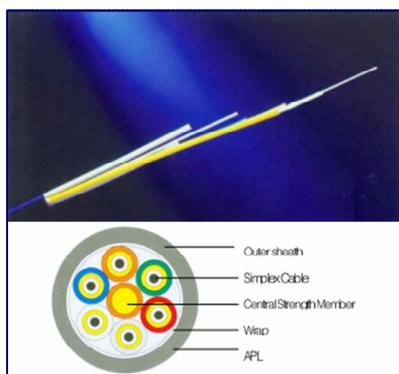

Fiber optic cables

Tight Buffered

Loose Tube

Steel Tape Armored

Stranded Loose Tube Armored

Stranded Loose Tube Non-Armored

Unitube Light Armored

Waterproof

Simplex

Duplex

Break Out

Copper cables & patchcords

Cat 6 / Cat 5e Unshielded Twisted Pair

Cat 6 / Cat 5e Patchcord

2.5C2V Coaxial Single Core / 8 Cores

3C2V Coaxial Single Core / 8 Cores