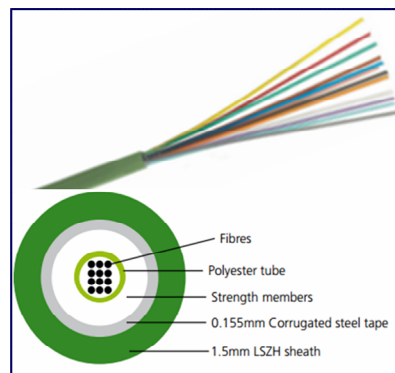

**FORMULA
MUTAKHIR**

PRODUCTS CATALOG

- Cables & Patchcords1
- Connectors & Adapters.....4
- Cabinets & Block Units7
- Equipments & Tools10
- Solutions12
- Contact Information15

Order Info

Unit Order : Per Meter
 Package Deliver : Roll / cable drum

Fiber optic cables

Tight Buffered

Loose Tube

Steel Tape Armored

Stranded Loose Tube Armored

Stranded Loose Tube Non-Armored

Unitube Light Armored

Waterproof

Simplex

Duplex

Break Out

Copper cables & patchcords

Cat 6 / Cat 5e Unshielded Twisted Pair

Cat 6 / Cat 5e Patchcord

2.5C2V Coaxial Single Core / 8 Cores

3C2V Coaxial Single Core / 8 Cores