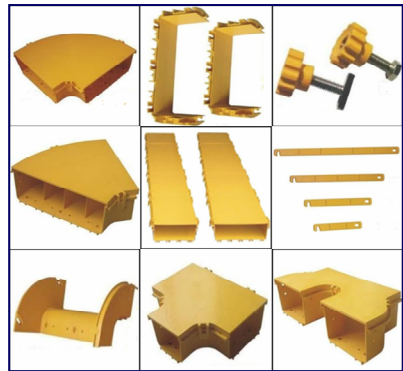

Fiber Termination Box

Block units

Fiber Distribution Block

Fiber Panel

FDF Block

Cat 6 / Cat 5 e Patch Panel

DDF Block

Cable organizers

Galvanize Cable Trunk Set

Galvanize Cable Ladder Set

Cable Runner Set

Cable Entry Brush

Voice modules

Connection Module /
Disconnection Module

Pouyet

Bipolar Arrester 10 Pairs
Magazine