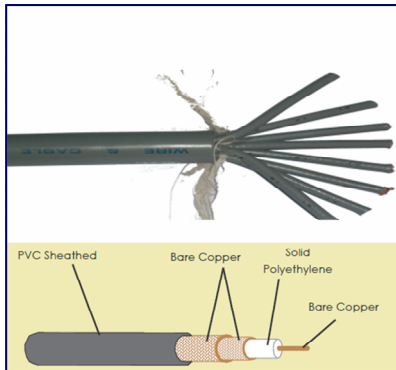

Fiber optic cables

Tight Buffered

Loose Tube

Steel Tape Armored

Stranded Loose Tube Armored

Stranded Loose Tube Non-Armored

Unitube Light Armored

Waterproof

Simplex

Duplex

Break Out

Copper cables & patchcords

Cat 6 / Cat 5e Unshielded Twisted Pair

Cat 6 / Cat 5e Patchcord

2.5C2V Coaxial Single Core / 8 Cores

3C2V Coaxial Single Core / 8 Cores