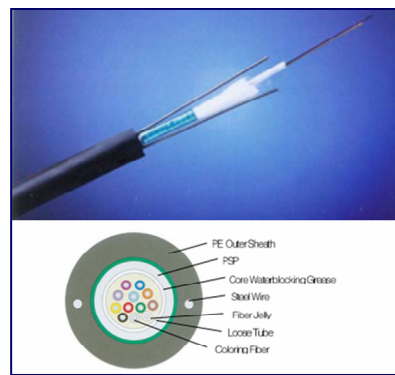

Fiber optic cables

Tight Buffered

Loose Tube

Steel Tape Armored

Stranded Loose Tube Armored

Stranded Loose Tube Non-Armored

Unitube Light Armored

Waterproof

Simplex

Duplex

Break Out

Copper cables & patchcords

Cat 6 / Cat 5e Unshielded Twisted Pair

Cat 6 / Cat 5e Patchcord

2.5C2V Coaxial Single Core / 8 Cores

3C2V Coaxial Single Core / 8 Cores