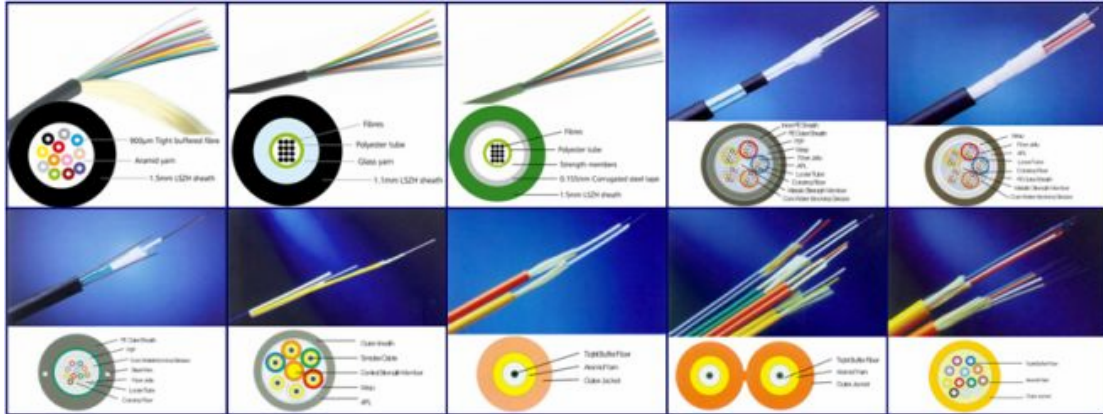

Fiber optic network solution