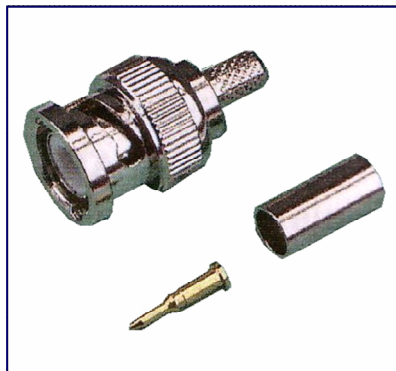

E2000 APC Adapter

FC APC Connector

FC APC Adapter

RJ connectors

RJ 45 for Cat 6 / Cat 5e

RJ 11

Coaxial cable connectors

BNC Crimp Plug

Male Connector

Female Connector

Male L Connector

Female L Connector

Baluns

Order Info

Unit Order : Per Piece
 Package Deliver : Plastic wrap / box / wooden pallet / crate

Cabinets