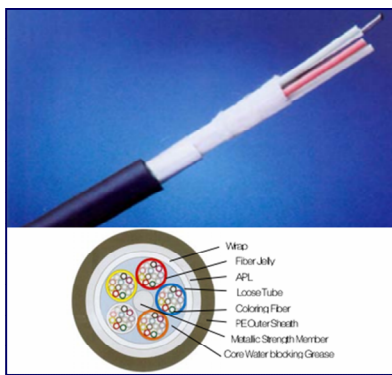

Fiber optic cables

Tight Buffered

Loose Tube

Steel Tape Armored

Stranded Loose Tube Armored

Stranded Loose Tube Non-Armored

Unitube Light Armored

Waterproof

Simplex

Duplex

Break Out

Copper cables & patchcords

Cat 6 / Cat 5e Unshielded Twisted Pair

Cat 6 / Cat 5e Patchcord

2.5C2V Coaxial Single Core / 8 Cores

3C2V Coaxial Single Core / 8 Cores